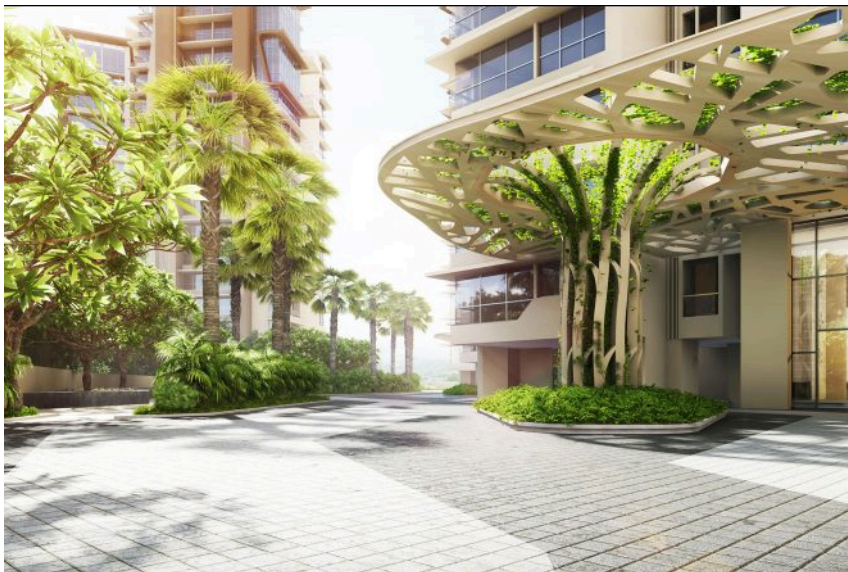

PROJECT PROFILE September 17, 2024 Staff Report 0

Rainforest by Pentaspac design studio

0

1 0

[MORE](#)

“We aim to develop a harmonious living environment by preserving nature and integrating architecture with the surrounding landscape.”—Pentaspac Design Studio.

The site's challenging terrain, characterised by steep slopes ranging from 0 to 13 m and dense rainforest trees, inspired the project's concept, "Rainforest." The team's primary objective was to preserve as many trees as possible while maximising panoramic views for the 11 residential towers. This was achieved by designing a staggered building layout that considered the site's undulating landscape, offering stunning views of the Powai Lake and the Aarey Colony no-development zone. The design minimised tree relocation and established a low-disturbance axis harmonising with the environment.

Drawing inspiration from lush rainforests, the area became a themed residential paradise. All 11 project towers incorporate foliage as the central design element, mirroring the elegant forms of tree trunks and branches. Effort was made to integrate the architectural language smoothly with the surrounding natural environment. The earthy façade tones, drop-off canopies, and landscape features all resonated with the rainforest theme.

Lush landscaping surrounds approximately 50 percent of the site, reflecting the green aspects of the design. More than an acre of land is thoughtfully landscaped to resemble the Amazon jungle. The swimming pool is created out of flowing water. The entire design creates a micro-ecosystem that immerses the residents in a natural, serene environment.